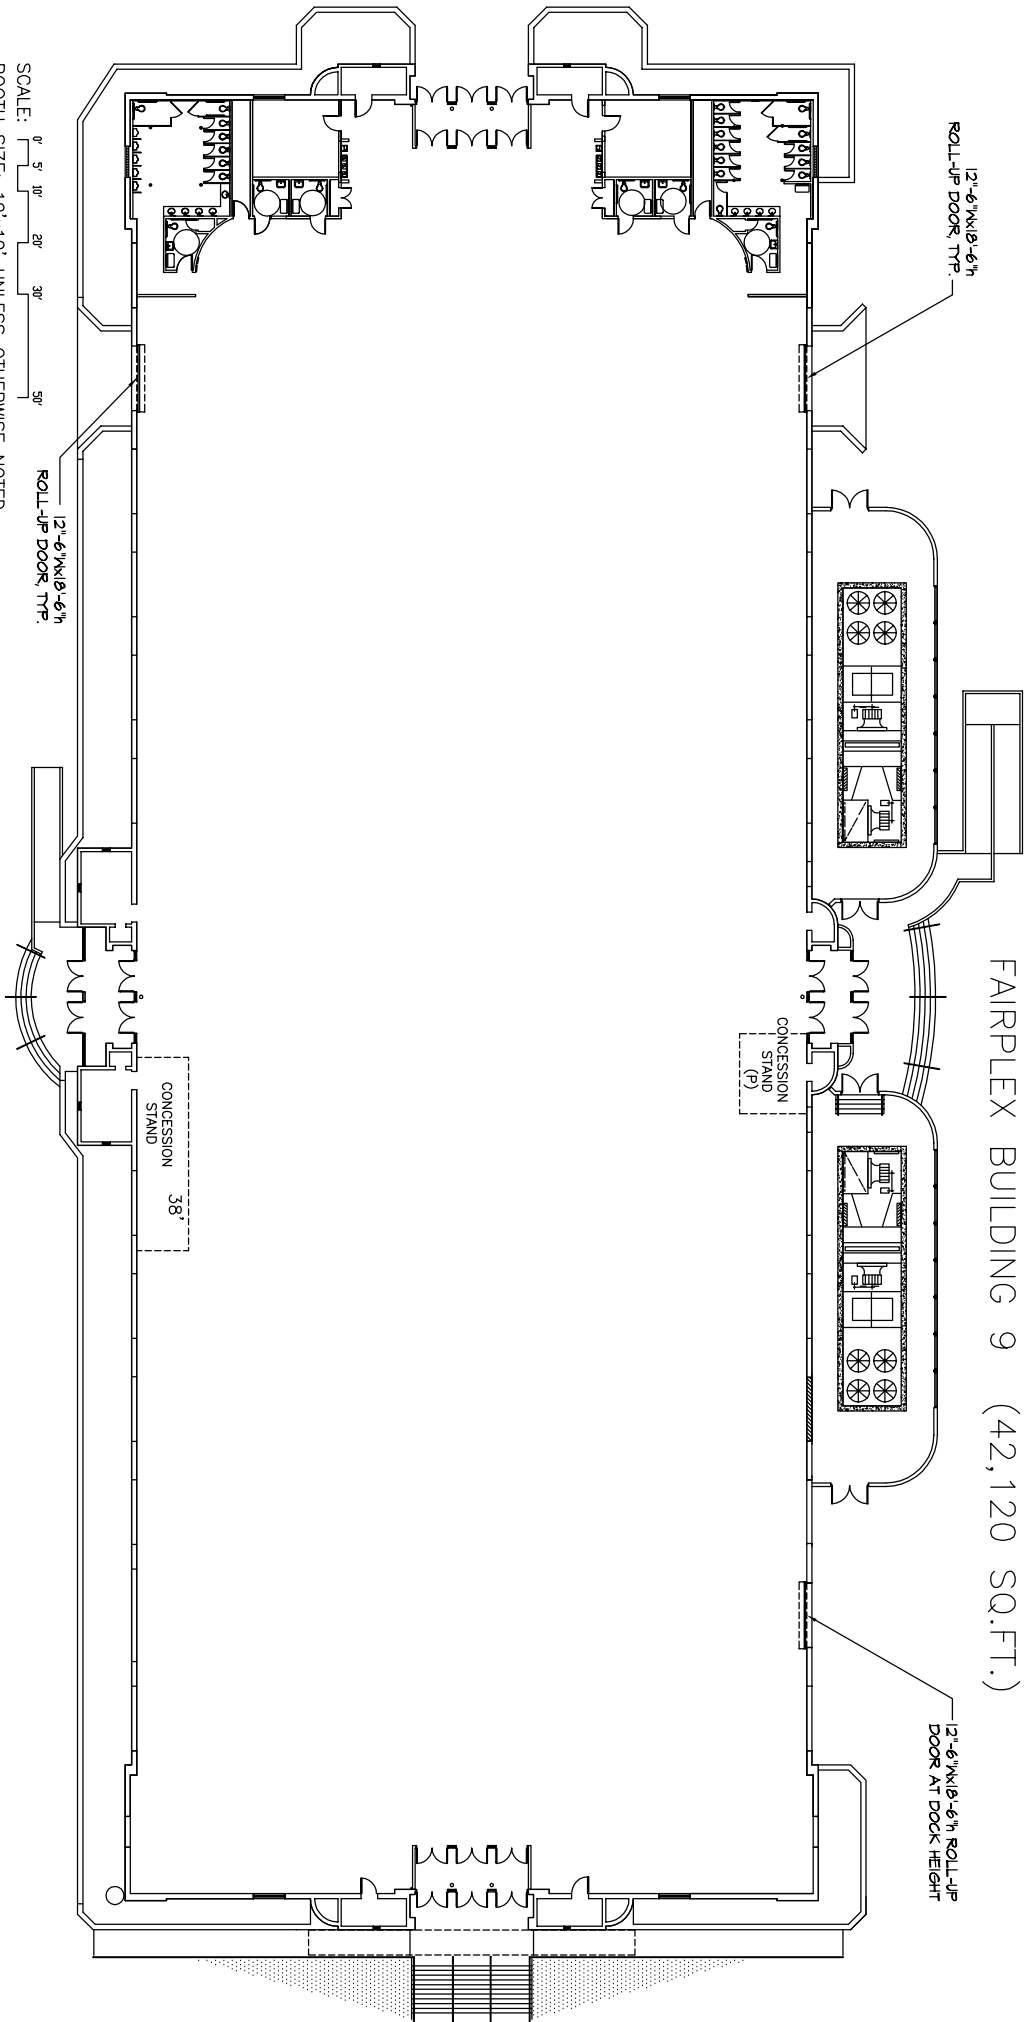

FAIRPLEX BUILDING 9 (42,120 SQ.FT.)

SCALE: 0' 5' 10' 20' 30' 40' 50'

BOOTH SIZE: 10'x10' UNLESS OTHERWISE NOTED

TOTAL BOOTHS: 217

NOTE: SHADED AREAS ARE REQUIRED FIRE APPLIANCES AND CANNOT BE BLOCKED