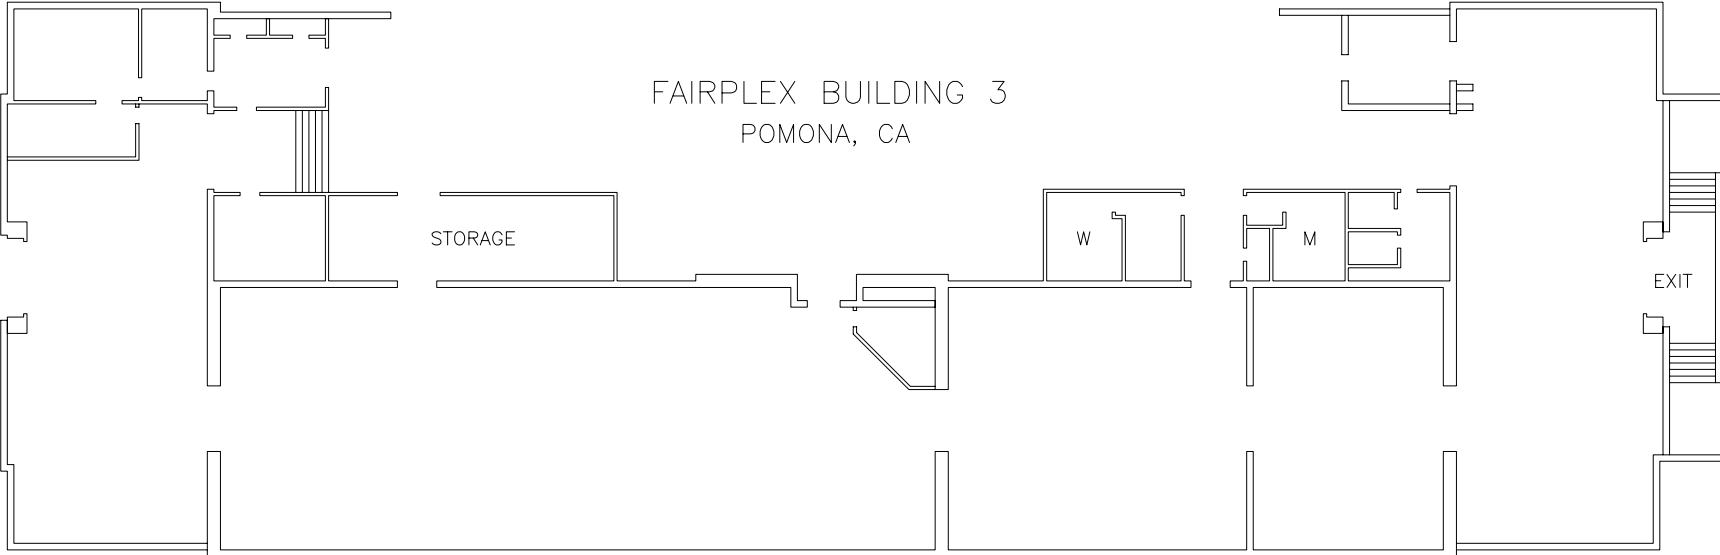

FAIRPLEX BUILDING 3  
POMONA, CA

SCALE: 0' 5' 10' 20' 30'  
BOOTH SIZE:  
TOTAL BOOTHS:  
▲ : FIRE EXTINGUISHER/HOSE/ALARM

PARADICE DECORATING COMPANY  
10400 PIONEER BLVD., SUITE 1  
SANTA FE SPRINGS, CA 90670  
(562)944-4166 B.Wong \_\_\_\_\_  
rev. \_\_\_\_\_  
rev. \_\_\_\_\_